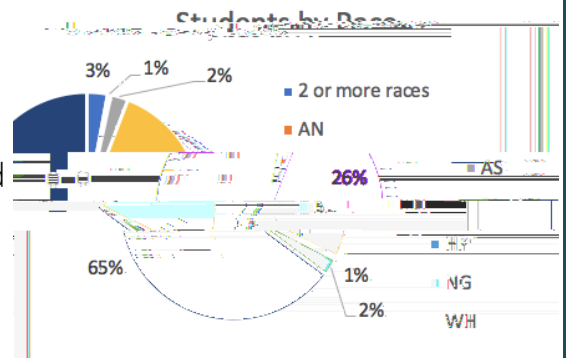

LOYOLA UNIVERSITY MARYLAND

SCHOOL COUNSELING 019- 0 0 ANNUAL REPORT

Demographics & Vital Statistics

The Counseling Center is pleased to share the following data from the 2019-2020 academic year. The center has a 65% completion rate, a 9% certification exam pass rate, and a 91% job placement rate.

Program Completion Rate: 82%

average of full-time and part-time students

Certification Exam Pass Rate: 100%

Job Placement Rate: 91%

Students by Gender

Program Evaluation & Improvements

The Counseling Center is pleased to share the following data from the 2019-2020 academic year. The center has a 65% completion rate, a 9% certification exam pass rate, and a 91% job placement rate.